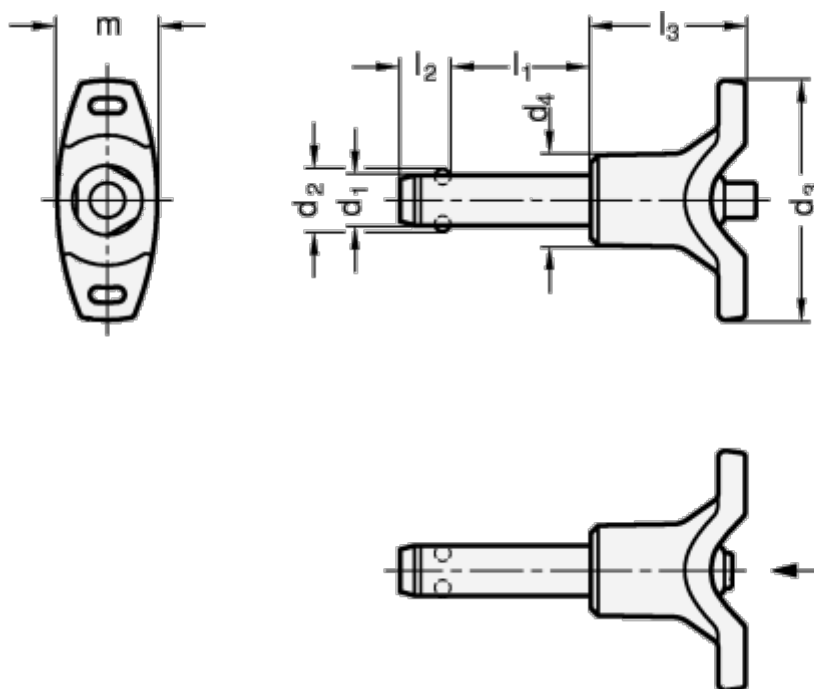

Article number: 2011381225

Description: E+G stainless steel-ball lock pin
GN 113.8-12-25

Measures

d1 = 12
d2 = 14.5
d3 = 58
d4 = 24.0
l1 = 25
l2 = 10.6
l3 = 36.5
m = 27.5

Resilience (N) = 144